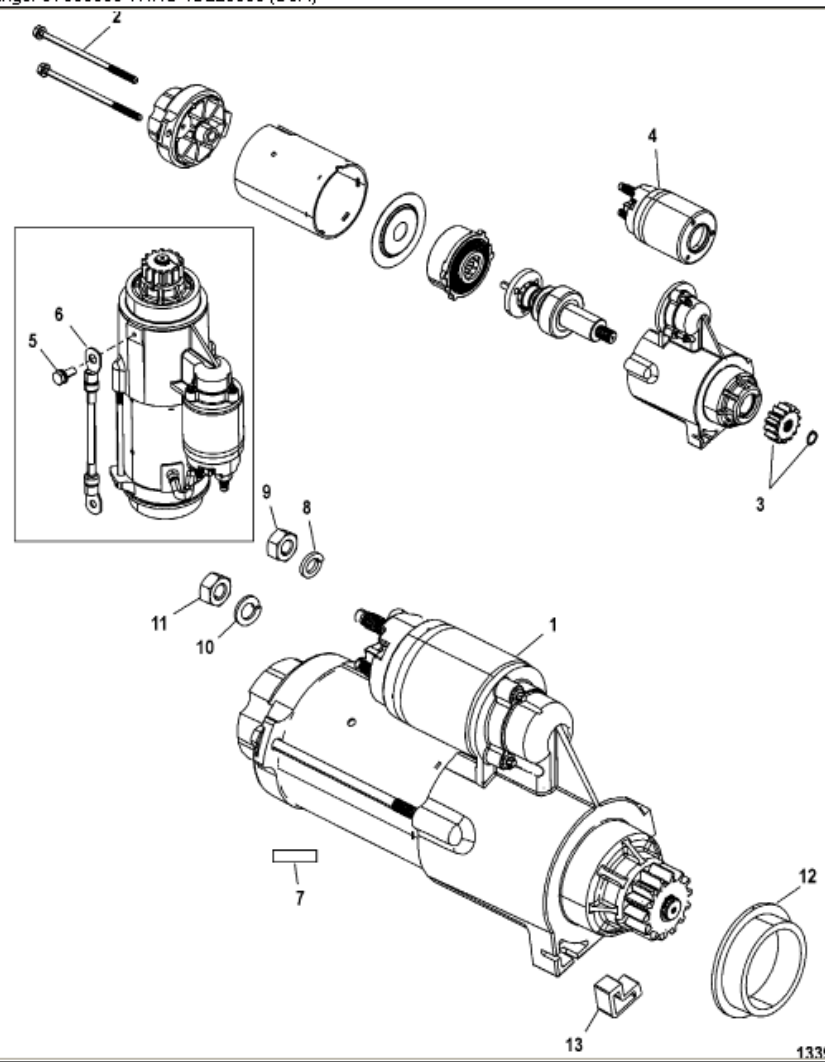

Parts List						
Ref	Class	Part	Description	Qty	Comment	Footnote
1	50	892339T	STARTER ASSEMBLY	1	SN# 0T842988 & Up	
1	50	853329T	STARTER ASSEMBLY	1	SN# 0T842987 & Below	
2	10	803005	THRU BOLT	2		
3	43	880805A	GEAR KIT	1		
4		809463A	SOLENOID KIT	1		
5	10	69035	SCREW AND LOCKWASHER, (.25	1		
6	84	93388A	CABLE ASSEMBLY, Black	1		
7	37	827282	DECAL, Warning, High Voltage	1		
8	13	40025	LOCKWASHER, (M5)	1		
9	11	40021	NUT, (M5)	1		
10	13	26993	LOCKWASHER, (.312)	1		
11	11	40021	NUT, (M8 - Stainless Steel)	2		
12		56703	COLLAR	2		
13		879845	STOP	1		